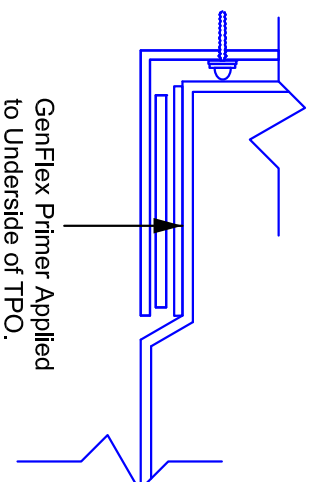

GenFlex EZ  
TPO Bonding  
Adhesive

GenFlex Metal Bar  
Anchor or Seam Plates  
Secured with Approved  
GenFlex Fasteners  
Spaced Max. 12" o.c.  
(305 mm)

Fasteners Not to  
Exceed 6" (152 mm) in  
length, Allowing For a 1"  
(25mm) Above Bar  
Anchor or Seam Plate

GenFlex 6" (152 mm)  
Peel & Stick RPS Strip  
Bonded to the Primed  
Underside of the Deck  
Membrane and Rolled  
100% to Ensure Contact

**Vertically Mounted Peel & Stick RPS**

EZ TPO Systems

ACCEPTABLE SYSTEMS:  
All Systems