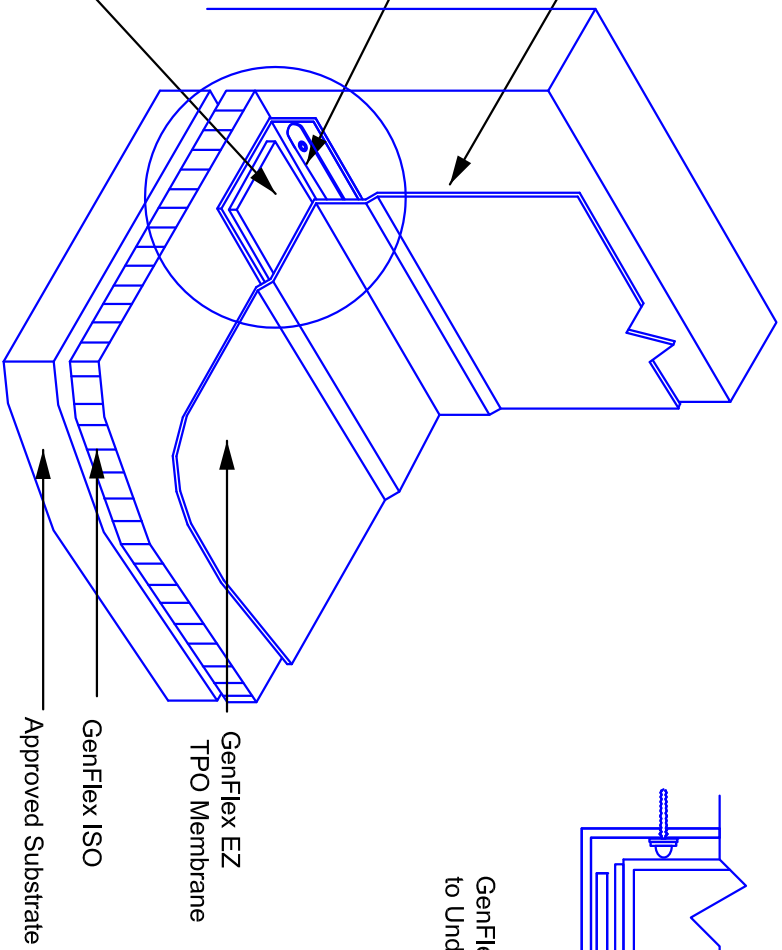

GenFlex EZ  
TPO Bonding  
Adhesive

GenFlex Metal Bar  
Anchor or Seam Plates  
Secured with Approved  
GenFlex Fasteners  
Spaced Max. 12" o.c.  
(305 mm)

Fasteners Not to  
Exceed 6" (152 mm) in  
length, Allowing For a 1"  
(25mm) Above Bar  
Anchor or Seam Plate

GenFlex 6" (152 mm)  
Peel & Stick RPS Strip  
Bonded to the Primed  
Underside of the Deck  
Membrane and Rolled  
100% to Ensure Contact

**Vertically Mounted Peel & Stick RPS**

EZ TPO Systems

ACCEPTABLE SYSTEMS:  
All Systems

**MAXIMUM WARRANTY: 20 Years**

ISSUE / REVISION  
DATE:  
10-26-2015

DETAIL NO.

**EZ-2.06**

NOT TO SCALE